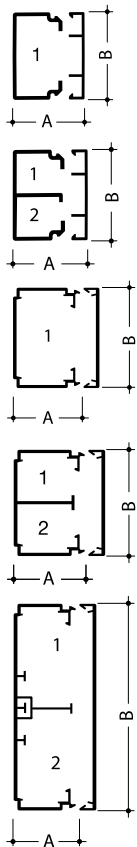

tehalit.lifea:

Wires, cables diameter and section for power and vlv data current

	approx. external diameter in mm	cross section in mm²
wire: H 07 V		
1.5	2.8	6.2
2.5	3.4	9.1
4	3.9	11.9
6	4.7	17.3
telephone cable - STY1		
1 pair	3.8	11.3
2 pairs	4.9	18.9
3 pairs	5.2	21.2
4 pairs	5.7	25.5
5 pairs	6.1	29.2
data cable - Cat 5		
FTP 100 Ω 4 pairs	6.0	28.3
L 120 120 Ω 4 pairs	8 x 5	40.0
L 120 120 Ω 8 pairs	10.5 x 8	84.0
tv cable		
feeder 75 Ω	7.0	38.5

	approx. external diameter in mm	cross section in mm²
cable U1000R02V - H07RNF		
2 x 1.5	8.4	55.4
2 x 2.5	9.6	72.4
2 x 4	10.5	86.6
2 x 6	11.8	109.4
3 x 1.5	8.8	60.8
3 x 2.5	10.0	78.5
3 x 4	11.0	95.0
3 x 6	12.9	130.7
4 x 1.5	9.6	72.4
4 x 2.5	11.0	95.0
4 x 4	12.2	116.9
4 x 6	14.2	158.4
5 x 1.5	10.0	78.5
5 x 2.5	11.6	105.7
5 x 6	13.5	143.1
5 x 4	15.5	188.7

Trunking volume LF, LFF, FB

tehalit.lifea trunking

	partition number	size A x B	nominal cross section in mm²	effective cross section in mm²	maximum ø in mm	cable aera 3 x 2.5 mm²
references						
LF150150	1	15 x 15	150	75	10	1
LF200200	1	20 x 19	228	114	12	1
LFF200350	1	20 x 33	440	220	15	2
LFF200360	1	20 x 33	210	105	10	1
	2		210	105	10	1
LFF300300	1	30 x 30	620	310	15	4
LFF300450	1	30 x 45	970	485	25	6
LFF300600	1	30 x 57	1250	625	25	8
LFF400400	1	40 x 40	1200	600	23	8
LFF400600	1	40 x 57	1700	850	29	11
LFF400610	1	40 x 57	830	415	15	5
	2		830	415	15	5
LFF400900	1	40 x 90	2650	1325	32	17
LFF400900 + M2024	1	40 x 90	1300	650	24	8
	2		1300	650	24	8
LFF401100	1	40 x 110	3250	1625	32	21
LFF401100 + M2024 ⁽¹⁾	1	40 x 110	1600	800	32	10
	2		1600	800	32	10
LFF600600	1	60 x 57	2860	1430	54	18
LFF600900	1	60 x 90	4550	2275	54	29
LFF600900 + M2026	1	60 x 90	2200	1100	29	14
	2		2200	1100	29	14
LFF601100	1	60 x 110	5500	2750	54	35
LFF601100 + M2026 ⁽¹⁾	1	60 x 110	2600	1300	29	19
	2		2600	1300	29	19
LFF601500 + M2026 ⁽¹⁾	1	61 x 150	3600	1790	54	24
	2		3600	1790	54	24
LFF601900 + M2026 ⁽¹⁾	1	61 x 190	4590	2280	54	29
	2		4590	2280	54	29
LFF602300 + M2026 ⁽¹⁾	1	61 x 230	5610	2790	54	35
	2		5610	2790	54	35
references						
FB601100	1	61 x 110	4680	2340	54	30
FB601300	1	61 x 130	5580	2790	54	36
FB601500	1	61 x 150	6450	3225	54	41
FB601900	1	61 x 190	8280	4140	54	53
FB602300	1	61 x 230	9800	4900	54	62
FB801300	1	82 x 130	7700	3850		49
FB992300	1	100 x 230	18500	9250		118

* cross-section to be used to determinate the cable area

⁽¹⁾ cable area with the partition in the middle

tehalit.FB trunking