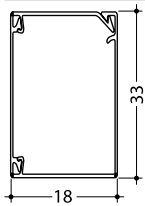

Standard length: 2m, other lengths on demand, max. 6 m.

Material: Rigid PVC. **Protection category:** IP 40, IK 07.

		Full trunking Base and lid		Partition	Adjustable internal corner*
					
		Cat. ref.		Cat. ref.	Cat. ref.
	pure white (9010)	LFF6006009010	delivered with 4 cable retainers		LFF600649010
	grey (7030)	LFF6006007030	M7239		LFF600647030
	packaging	16 m	and 2 coupling pieces		8 pieces
	pure white (9010)	LFF6009009010	delivered with 4 cable retainers		LFF600949010
	grey (7030)	LFF6009007030	M7248		LFF600947030
	packaging	16 m	and 2 coupling pieces	M2026	5 pieces
				50 m	
	pure white (9010)	LFF6011009010	delivered with 4 cable retainers		LFF601149010
	grey (7030)	LFF6011007030	M7249		LFF601147030
	packaging	16 m	and 2 coupling pieces	M2026	5 pieces
				50 m	
	pure white	LFF6015009010	delivered with 4 cable retainers		M55219010
	grey (7030)	LFF6015007030	M7250		M55217030
	packaging	8 m	and 2 coupling pieces	M2026	5 pieces
				50 m	
	pure white	LFF6019009010	delivered with 4 cable retainers		M55319010
	grey (7030)	LFF6019007030	M7251		M55317030
	packaging	8 m	and 2 coupling pieces	M2026	8 pieces
				50 m	
	pure white	LFF6023009010	delivered with 4 cable retainers		M55419010
	grey (7030)	LFF6023007030	M7252		M55417030
	packaging	8 m	and 2 coupling pieces	M2026	8 pieces
				50 m	

Colour:  pure white (9010)

Full trunking
Base and lid

	Cat. ref.	Trunking volume
pure white (9010)	LFR701209010T2	1 phone cable 4 pairs STY 1
packaging	20 m	

pure white (9010)	LFR1501509010T2	2 phone cables 4 pairs STY 1 1 cable 3 x 2.5 mm ²
packaging	20 m	

pure white (9010)	LFR2003509010T2	4 phone cables 4 pairs STY 1 3 cables 3 x 2.5 mm ²
packaging	20 m	

Cutter plier

- to cut trunking up to 20 x 35 at 45° or 90°

Description	Pack qty.	Cat. ref.
cutter plier, length: up to 85 mm	1	L5561